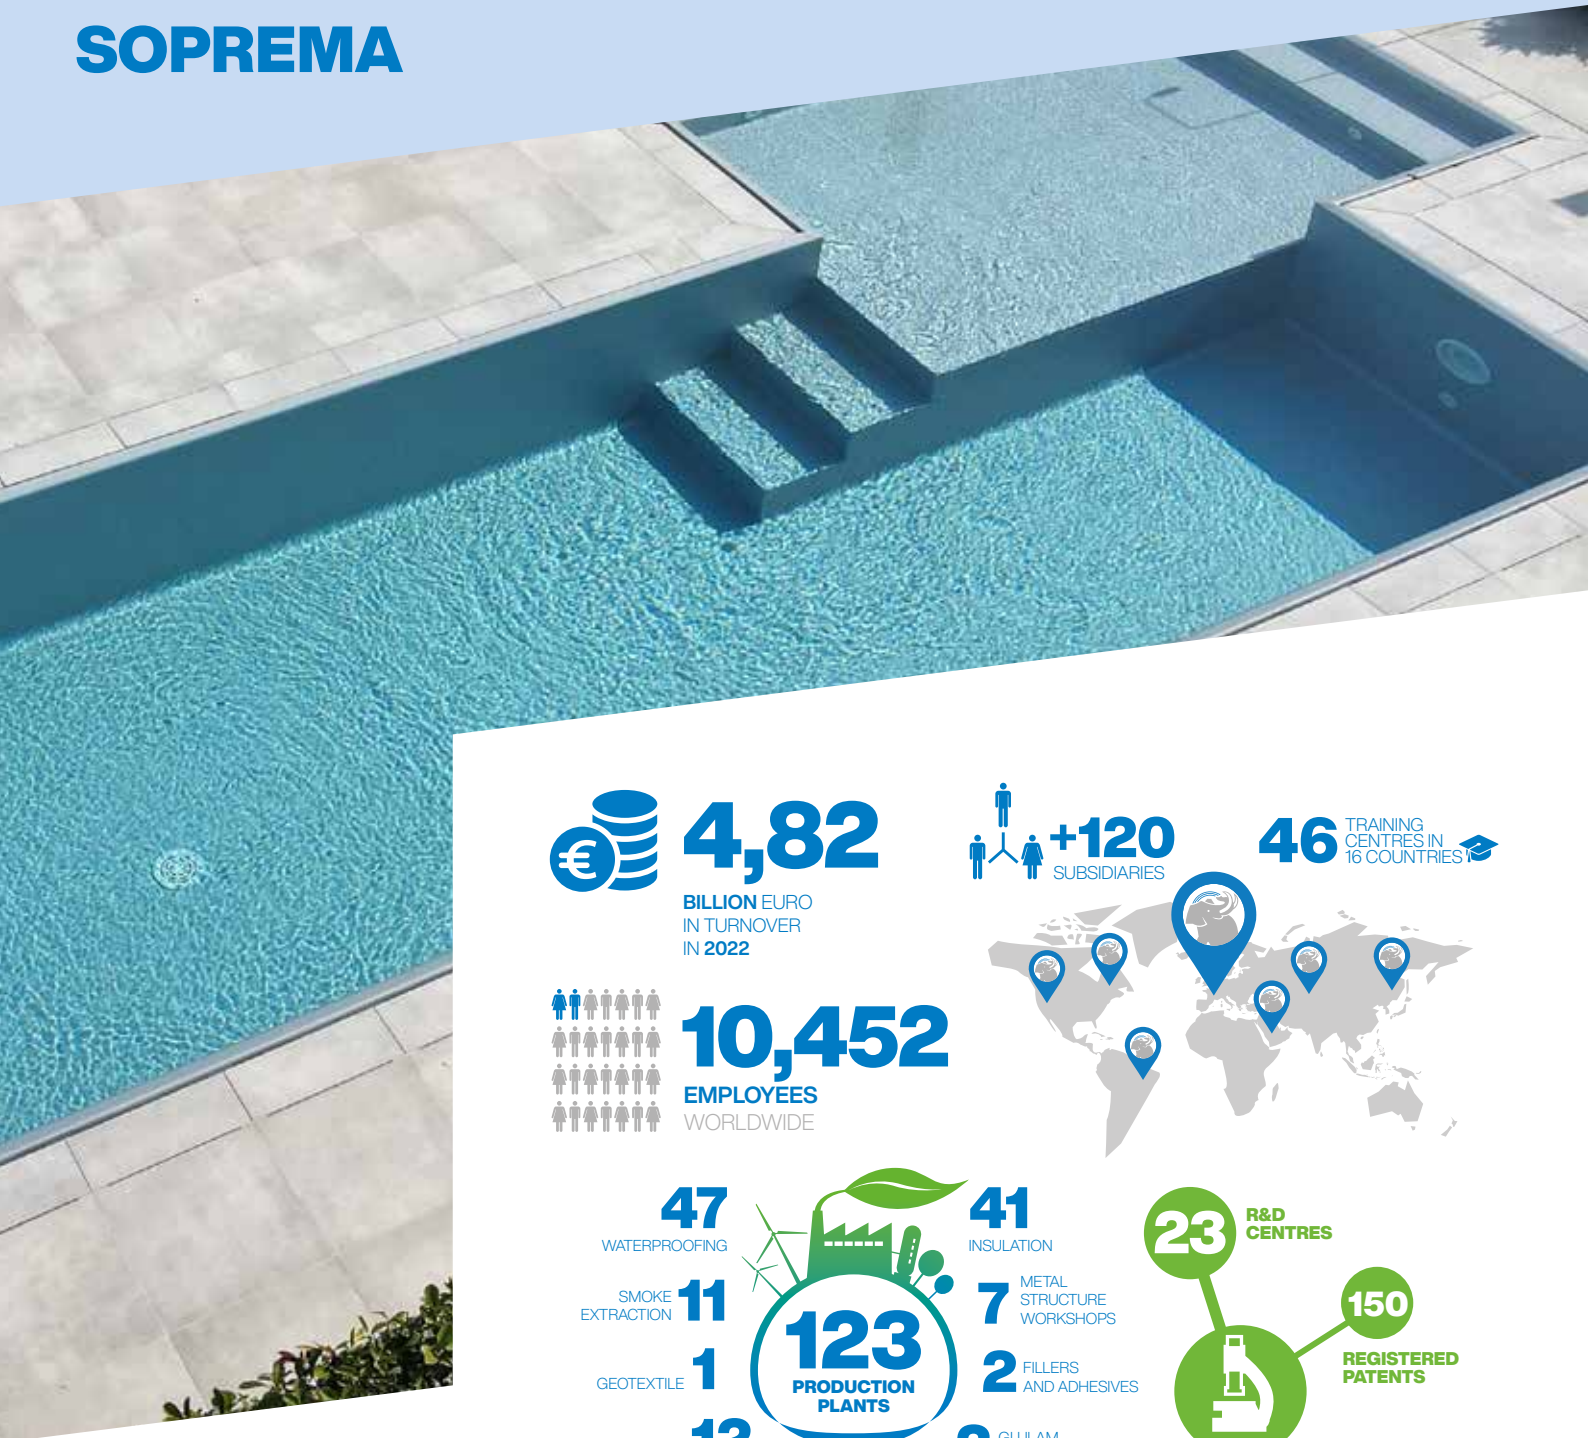

SOPREMA

4,82

BILLION EURO
IN TURNOVER
IN 2022

+120
SUBSIDIARIES

46

TRAINING
CENTRES IN
16 COUNTRIES

10,452

EMPLOYEES
WORLDWIDE